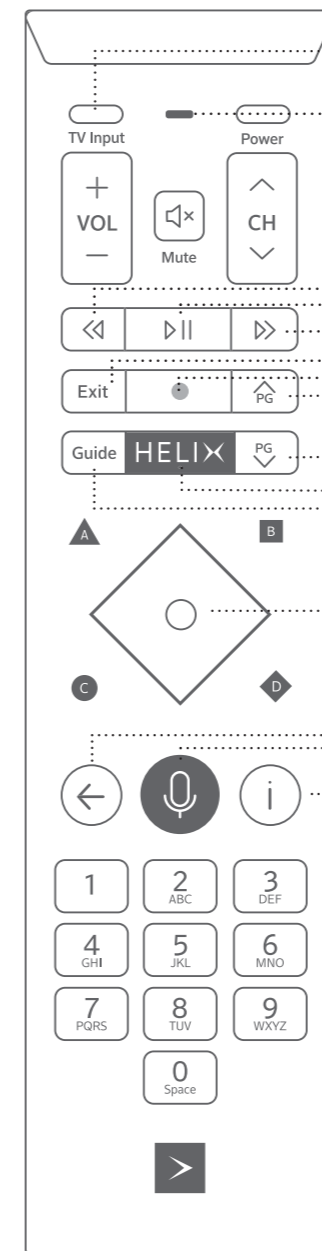

TV Guide

and say **"Guide"**

- Browse the Program Guide
- Filter content types

The Mini-Guide, a simplified version of the Program Guide

- Press **the right arrow** to display the simplified guide while continuing to watch your content.
- Press it **a second time** to display the selected channel's details.

For a series, choose between **"Just this episode"** or **"All episodes,"** and confirm:

- **New episodes only:** to record only episodes marked **"NEW"** in the Guide.
- **New and rerun episodes:** record all broadcasts.

Watch your recordings

and say **"Recordings"**

See the list of saved recordings

and say **"Saved"**

Discover the features of your remote control

- TV Input**
Goes to the next input of your TV.
- Mic/LED status**
Indicates the status of the remote control and the location of the microphone.
- Rewind**
Rewinds On Demand TV content or a recording.
- Play/Pause**
Starts or pauses playback of live TV, On Demand TV, or a recording.
- Fast Forward**
Fast forwards On Demand TV content or a recording.
- Exit**
Allows you to exit the TV Guide and/or a recording.
- Record**
Starts recording the show that's playing or lets you schedule a recording in the Guide.
- Page Up/Page Down**
Lets you skip ahead in the Guide and skip forward or back when watching recordings or On Demand content.
- HELIX menu**
Lets you access search, settings to customize your Terminal, On Demand content, your recordings, apps, and the Guide.
- Guide**
Displays the Program Guide.
- Navigation pad**
Middle button: selects an item on the screen.
Arrows: used to navigate the screen.
- Back arrow**
Goes back to the previous screen. Displays your previous 9 viewings while you're watching your current content.
- Mic button**
Activates voice command.
- Info**
Displays detailed information about the TV program. Pressing 2 times gives access to the full description.